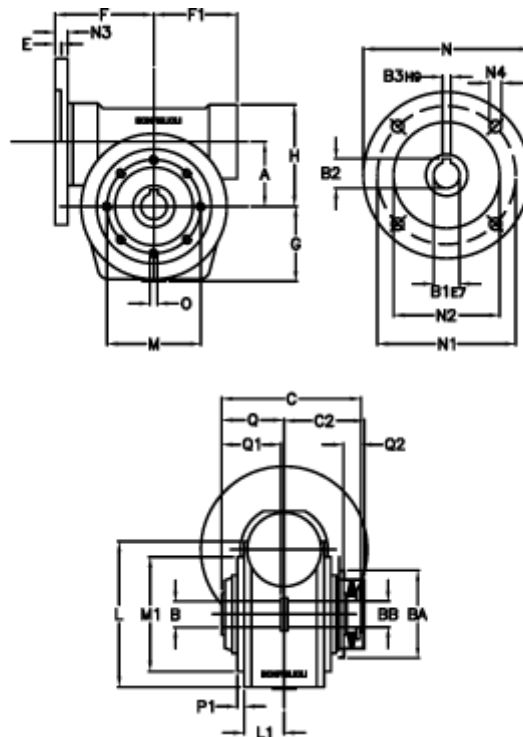

Article number: 390204907072336

Description: Worm Gear with Torque Limiter
VF 49-L2-P-70 P63B14

Measures

a = 49.50	C2 = 63,5	L1 = 36.8	O = M6x8
B = 25	Description = VF 49P-xx-63B14	m = 94	P1 = 2.5
B1 E7 = 11	E = 3.0	M1 = 68	Q = 51.0
B2 = 12.8	F = 70	N = 90	Q1 = 41
B3 H9 = 4	F1 = 63	N1 = 75	Q2 = 15
BA = 63	g = 56	N2 = 60	
BB H7 = 14	H = 80.0	N3 = 7.0	
C = 105	L = 107.5	N4 = 6	